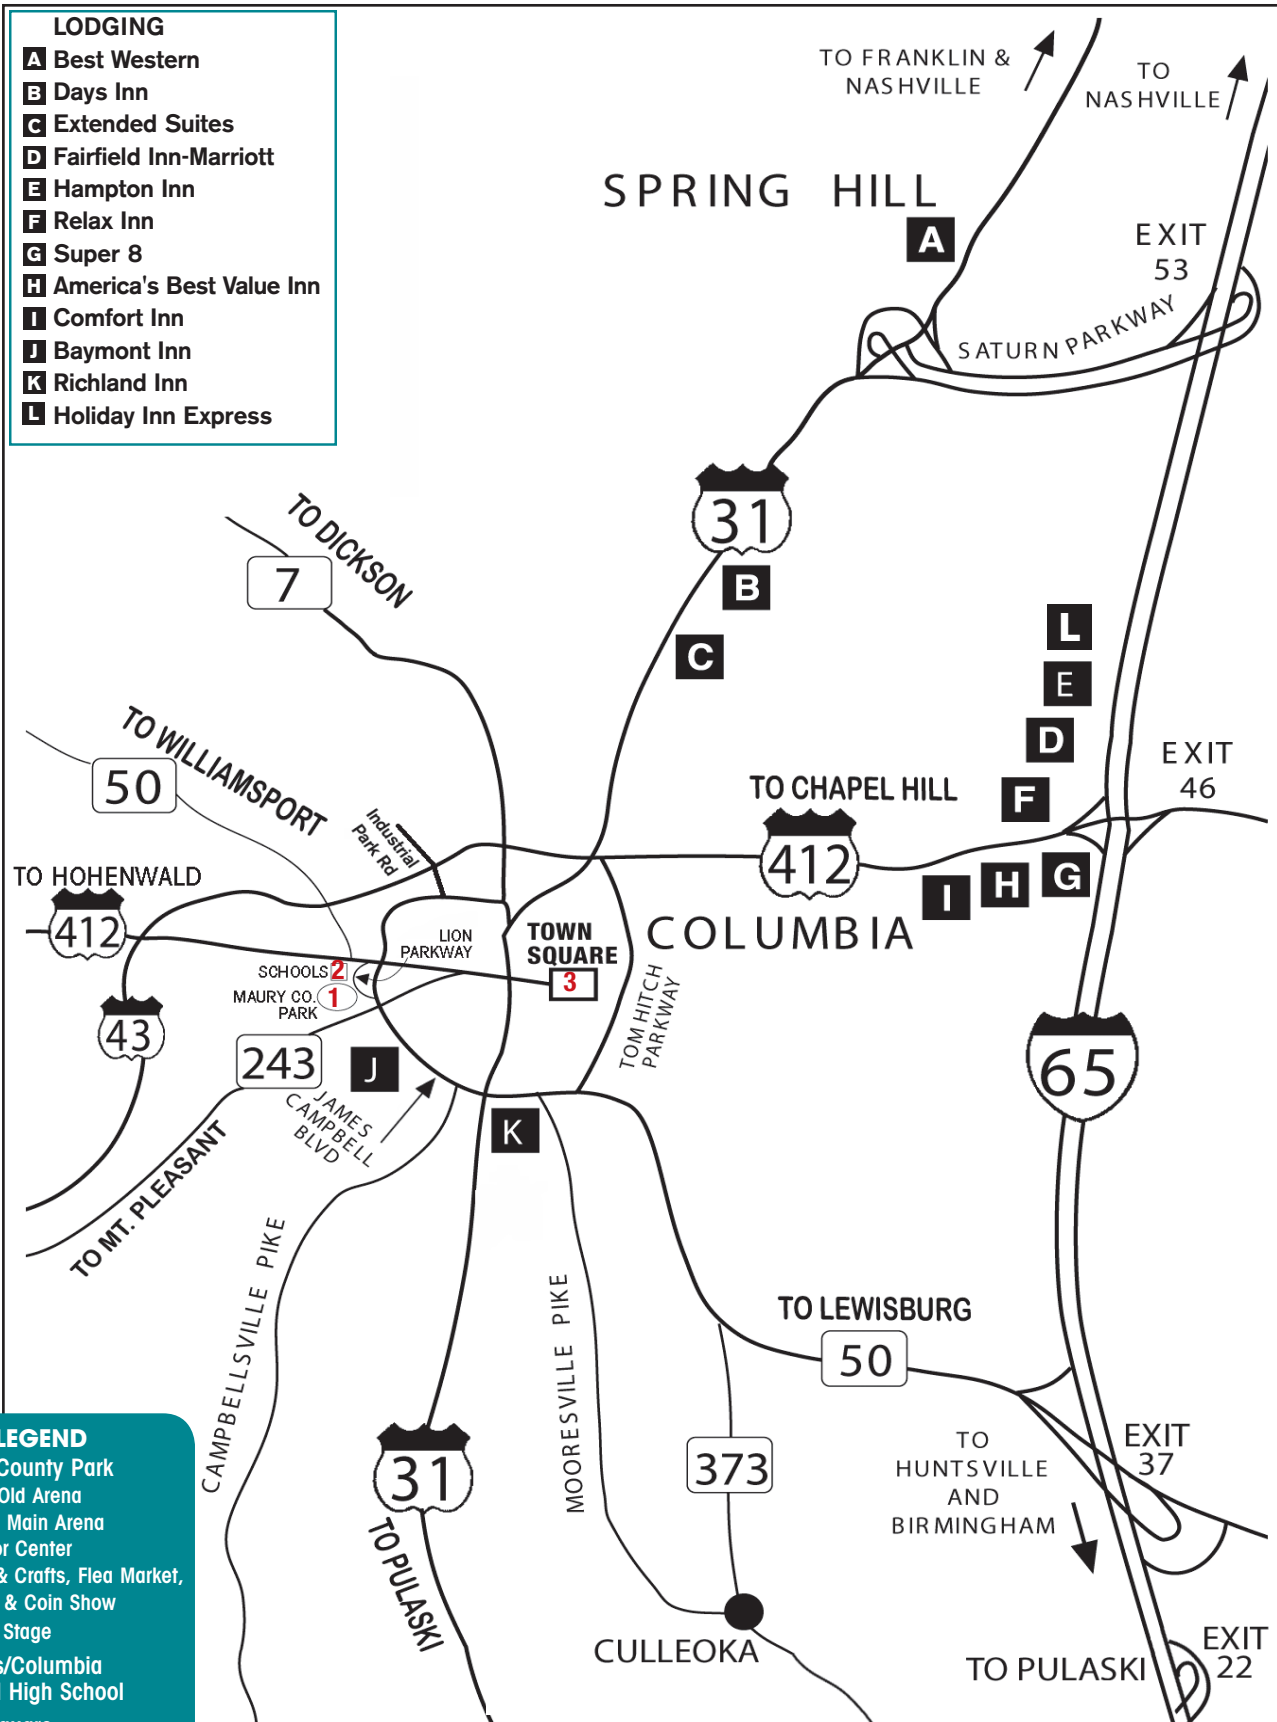

Columbia Area Map

- LODGING**
- A** Best Western
 - B** Days Inn
 - C** Extended Suites
 - D** Fairfield Inn-Marriott
 - E** Hampton Inn
 - F** Relax Inn
 - G** Super 8
 - H** America's Best Value Inn
 - I** Comfort Inn
 - J** Baymont Inn
 - K** Richland Inn
 - L** Holiday Inn Express

- LEGEND**
- #1 Maury County Park
 - RED Old Arena
 - BLUE Main Arena
 - Senior Center
 - Arts & Crafts, Flea Market, Knife & Coin Show
 - Main Stage
 - #2 Schools/Columbia Central High School
 - #3 Town Square

See page 34 for parade route and park area map.